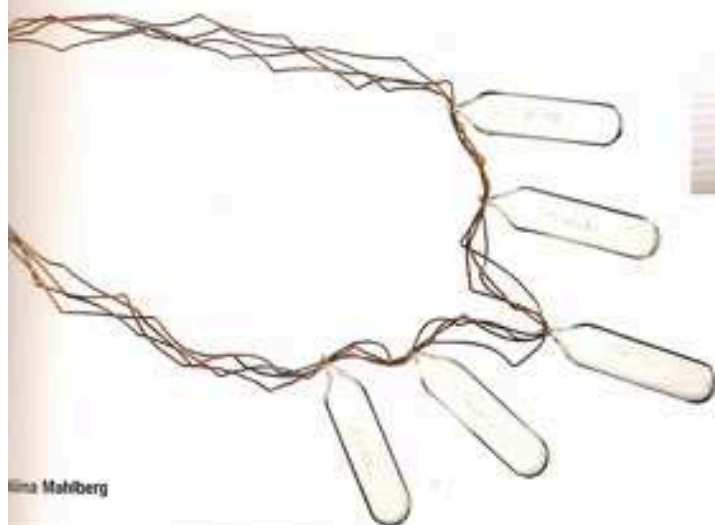

Niina Mahlberg

Niina Mahlberg

Glass designer Niina Mahlberg designs and manufactures unique glass jewellery. She works in her own studio in Helsinki - and uses an ancient technique to make her pieces.

www.helmidesign.com